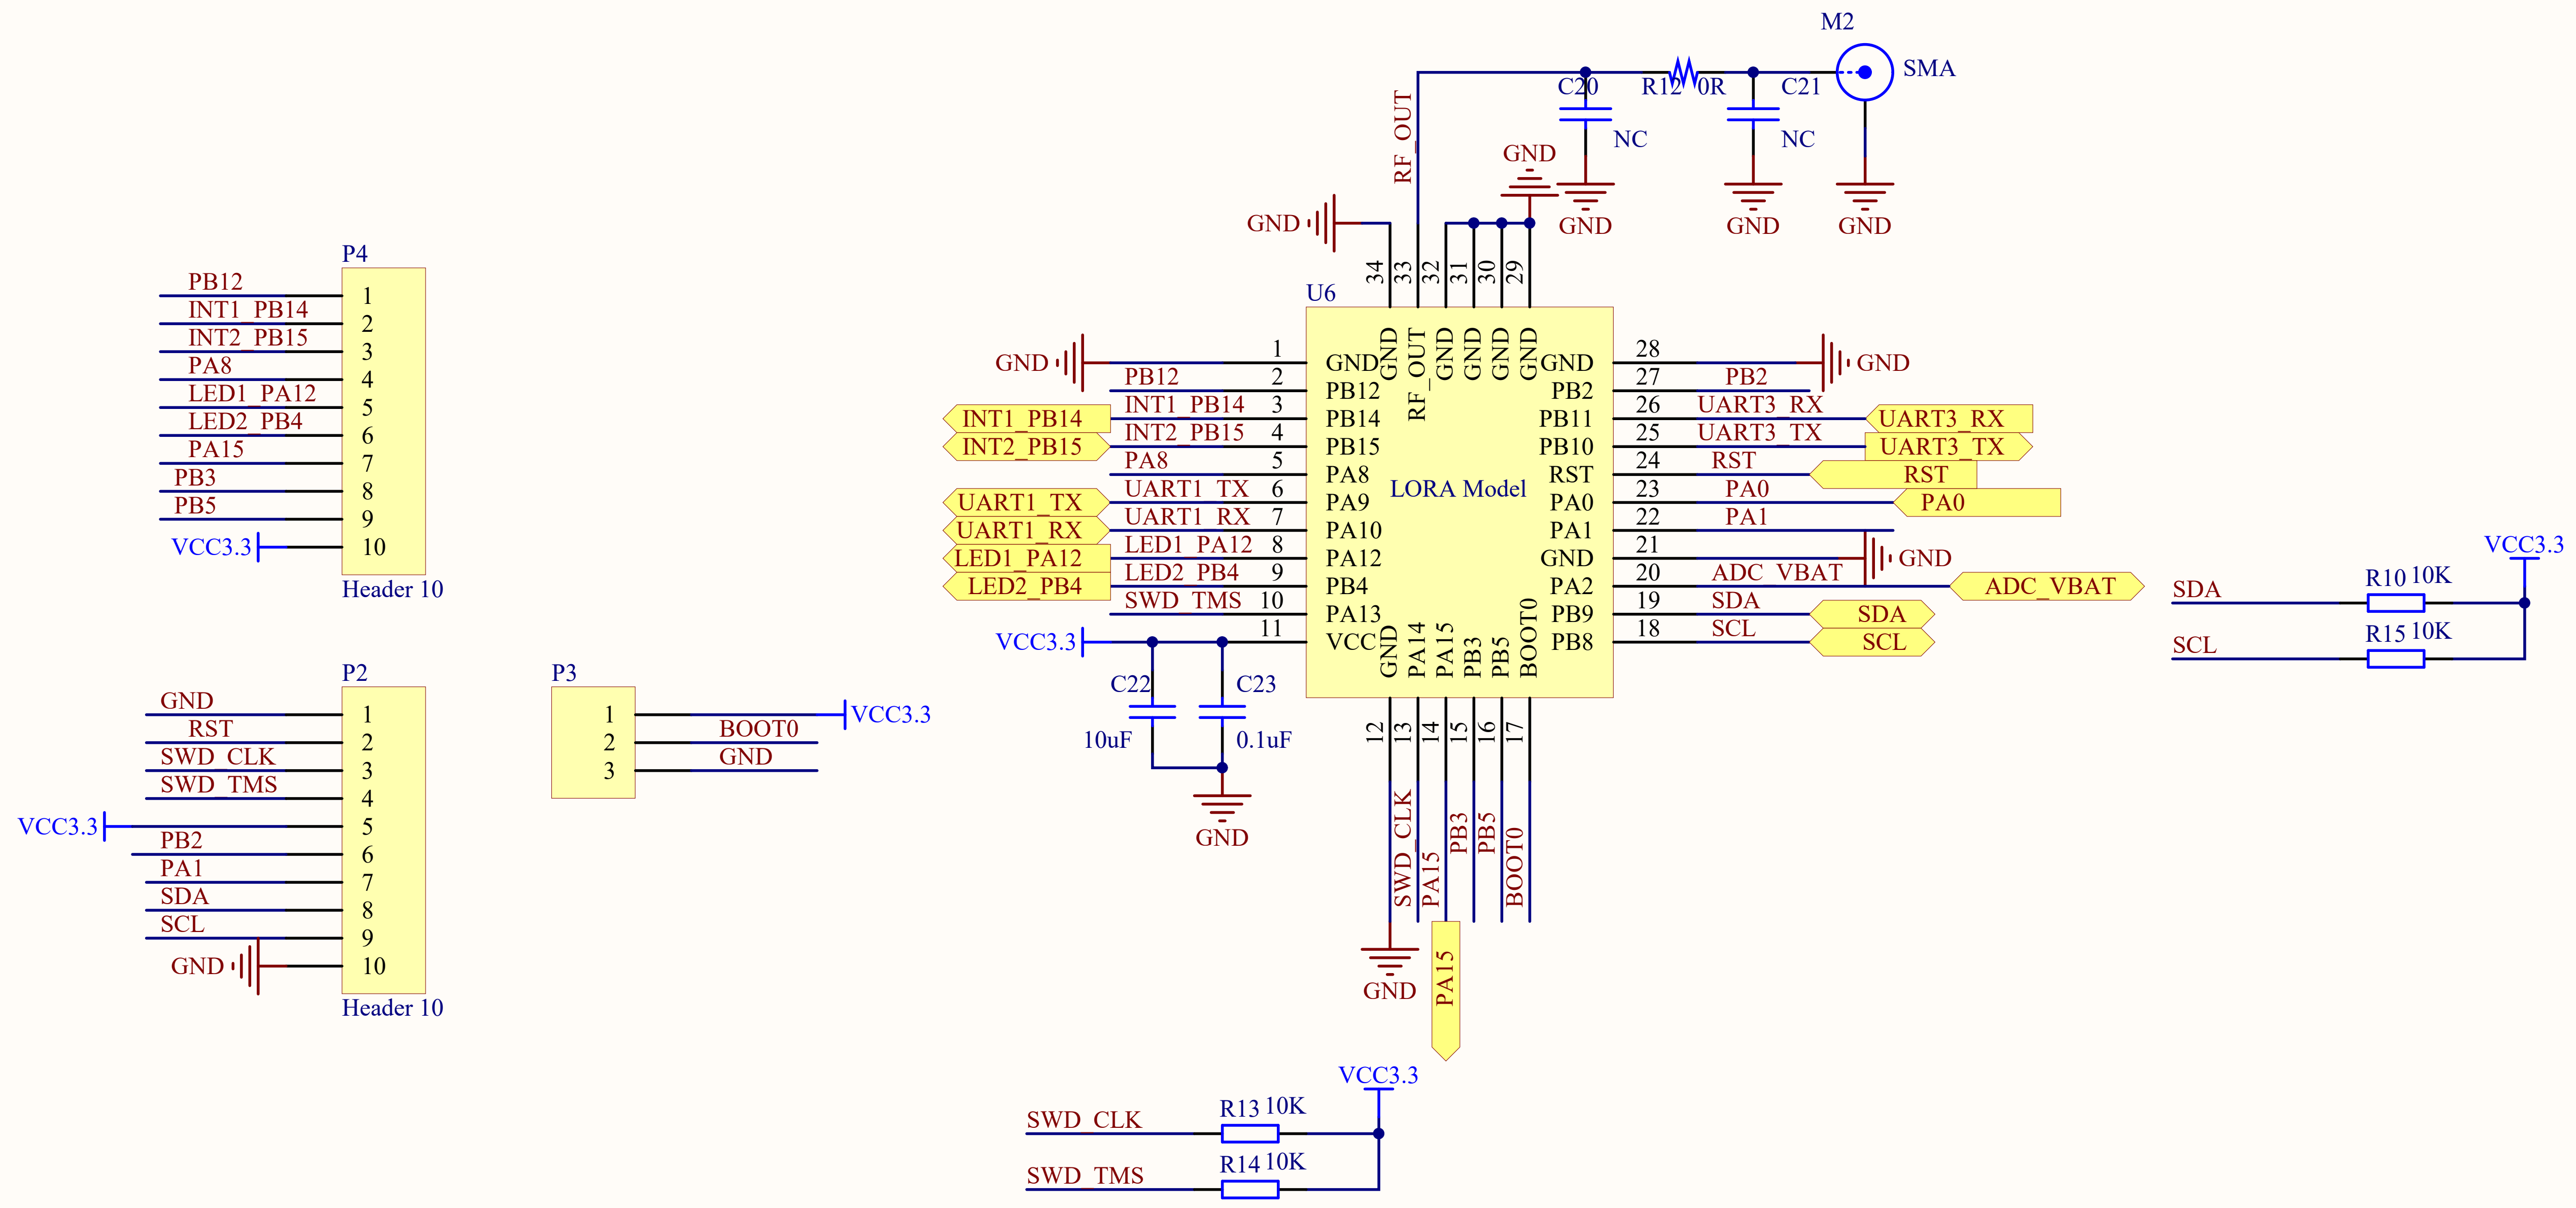

Title		
Size	Number	Revision
A4		
Date:	2017/10/13	Sheet of
File:	E:\PROJECT\..\GPS.SchDoc	Drawn By:

Title		
Size	Number	Revision
A4		
Date:	2017/10/13	Sheet of
File:	E:\PROJECT\..Interface.SchDoc	Drawn By:

Title		
Size	Number	Revision
A4		
Date:	2017/10/13	Sheet of
File:	E:\PROJECT\.. \RAK811.SchDoc	Drawn By:

RAK

20171013

<http://www.wiki.com>