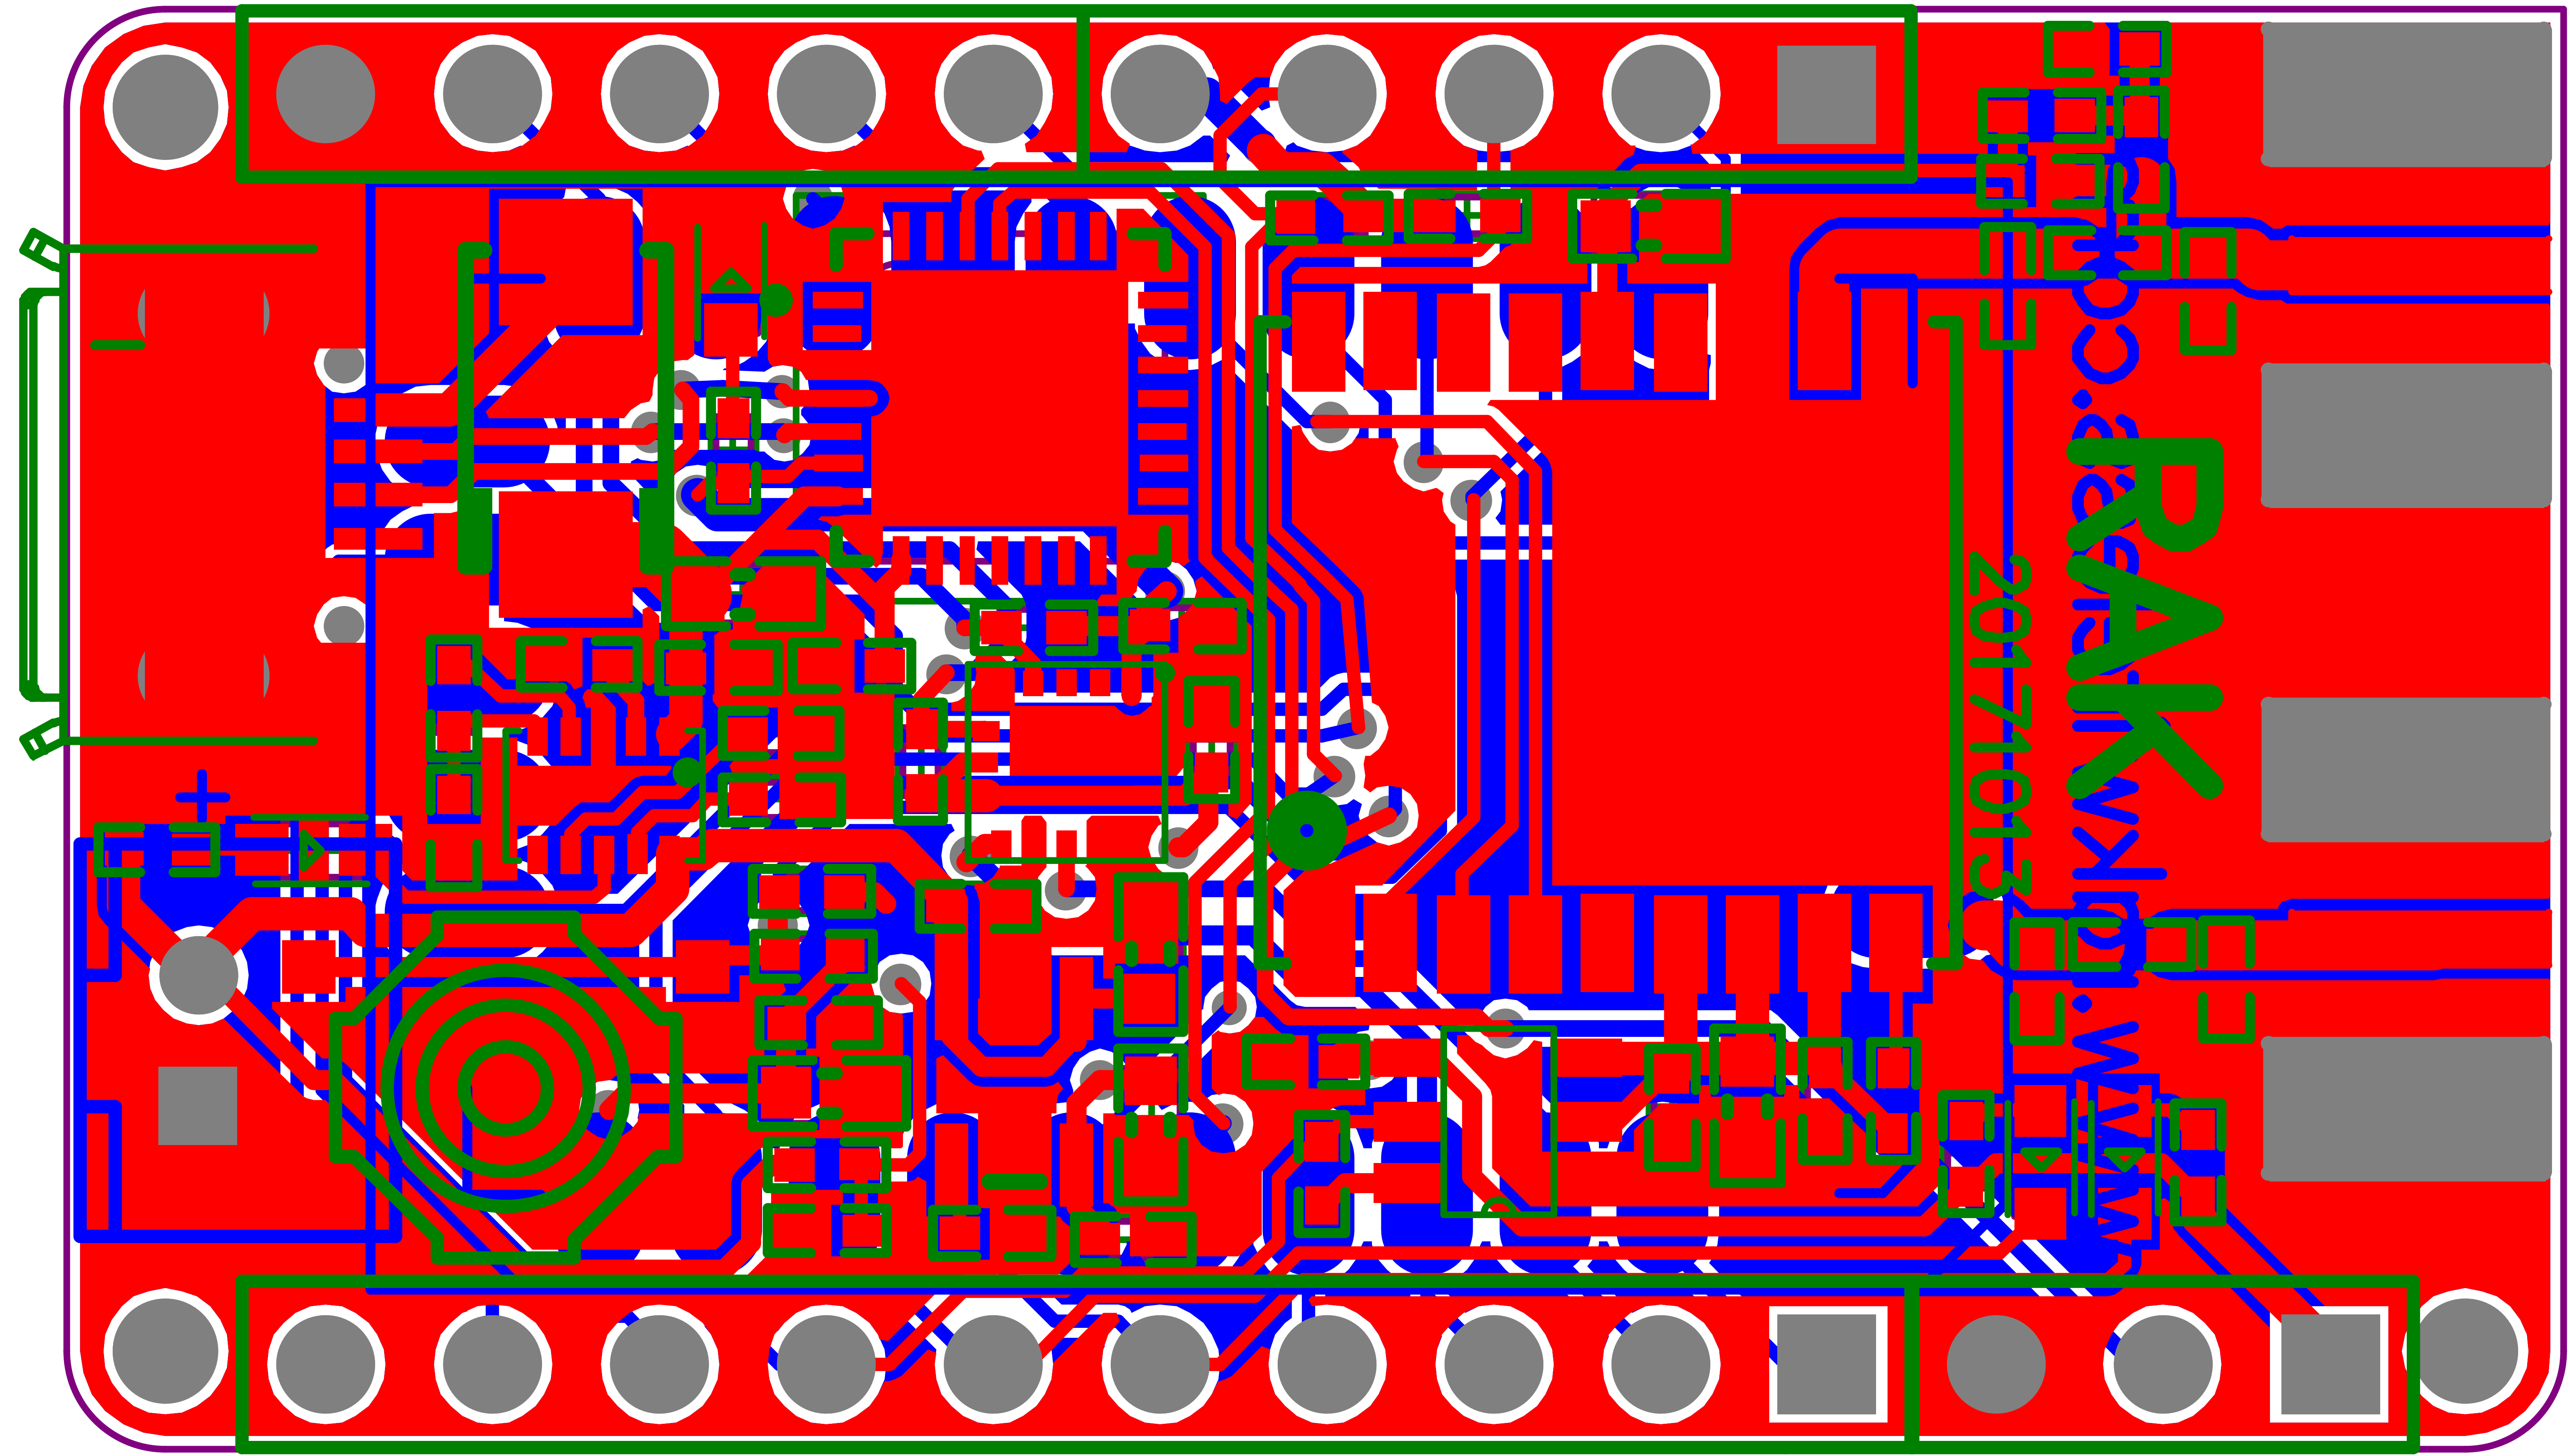

Title		
Size	Number	Revision
A4		
Date:	2017/10/13	Sheet of
File:	E:\PROJECT\..\GPS.SchDoc	Drawn By:

Title		
Size	Number	Revision
A4		
Date:	2017/10/13	Sheet of
File:	E:\PROJECT\..Interface.SchDoc	Drawn By:

Title		
Size	Number	Revision
A4		
Date:	2017/10/13	Sheet of
File:	E:\PROJECT\.. \RAK811.SchDoc	Drawn By:

RAK

20171013

<http://www.wiki.com>