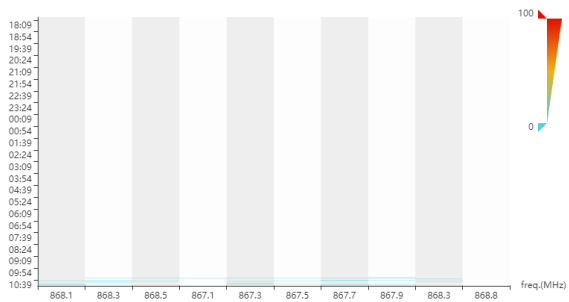

Duty Cycle Of the LoRa Channel